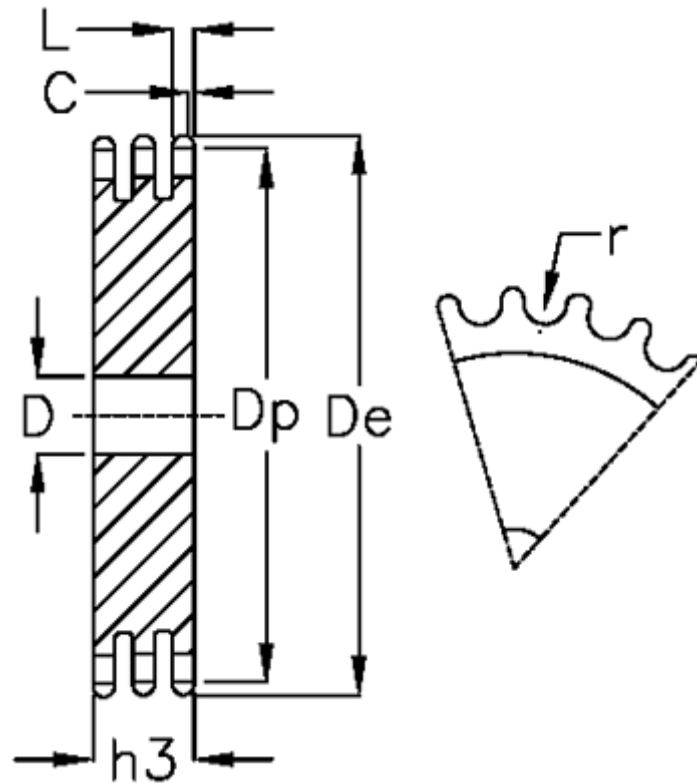

Article number: 616023011057

Description: Plate wheel 28 B-3 Z=57 triplex

Measures

| | | |
|----------------|-----------------|----------------------|
| C | = 5 | Number of teeth = 57 |
| D | = 40 | r = 27.94 |
| De | = 825 | |
| Dp | = 806.9 | |
| For chain size | = 1 3/4 x 1 1/4 | |
| For chain type | = 28 B-3 | |
| h3 | = 148 | |
| L | = 28.8 | |